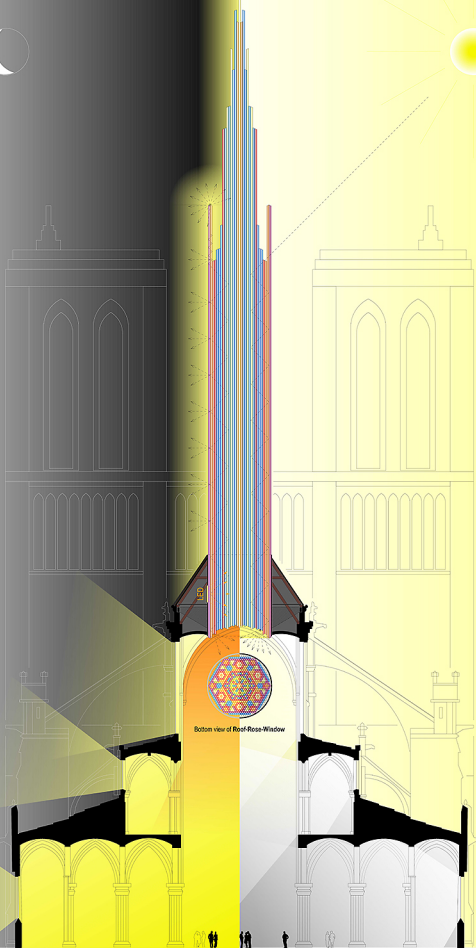

ROOF-ROSE-WINDOW-SPIRE

The People's Notre-Dame Design Competition
© Elias Leimbacher Architektur GmbH

June 2019

ROOF-ROSE-WINDOW-SPIRE

Bottom view of Roof-Rose-Window

The People's Notre-Dame Design Competition

© 2019 Elias Leimbacher Architektur GmbH
www.el-ar.ch

meter 0 1 2 5 10 20 40 70 100

ROOF-ROSE-WINDOW-SPIRE

The People's Notre-Dame Design Competition

© Elias Leimbacher Architektur GmbH

June 2019